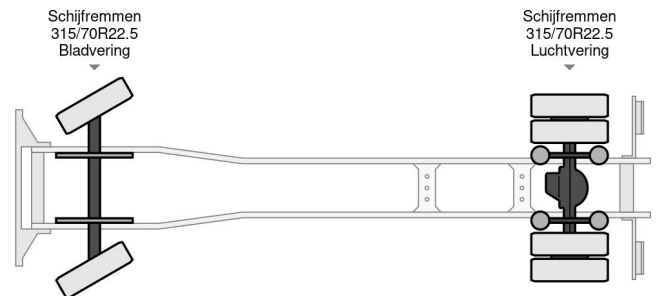

DAF CF 290 FA , different location : TRUCK TRADING ... 4x2
Referentienummer: OG189642

???????????

XLRAEM3700G189642