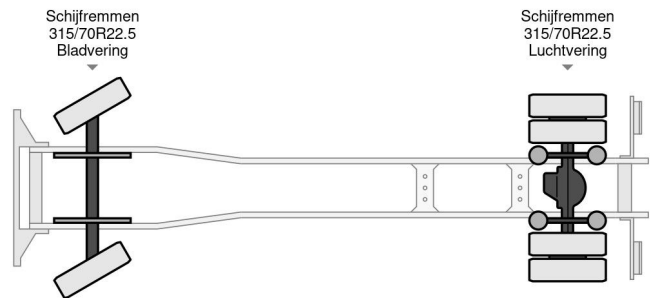

DAF CF 290 FA , different location : TRUCK TRADING ... 4x2
Referentienummer: OG134326

???????????

XLRAEM3700G134326