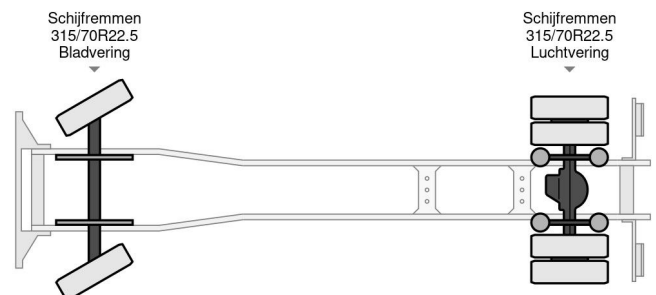

DAF CF 290 FA , different location : TRUCK TRADING ... 4x2
Referentienummer: 0G189647

???????????

XLRAEM3700G189647