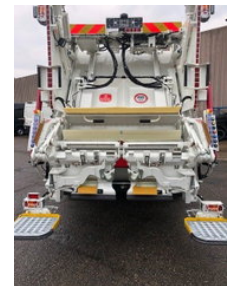

DIFRENT

RENTING & USED TRUCKS

DAF LF 230 FA VDK ECO 20 10 M³ + CB dual² (W) + AE weighing

Ogólna charakterystyka

Marka	DAF
Podkategoria	śmieciarka
Tablica rejestracyjna	wv1169
Odczyt licznika	8.000km
Rok budowy	2021
Data pierwszej rejestracji	25-11-2021
Kolor	Dowcip
Stan	Używany
Paliwo	Diesel
Klasa emisji	Euro 6
Odniesienie	hvw1169 - 2BHH615 - 0L506453

Właściwości

Długość

750cm