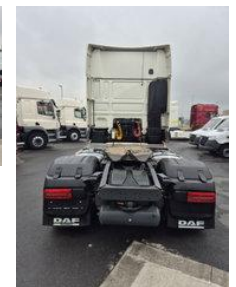

DIFRENT

RENTING & USED TRUCKS

DAF XF 480 FT SUPER SPACE CAB ZF INTARDER

General characteristics

Brand	DAF
Model	XF
Subcategory	Cab over engine
Meter reading	490.700km
Year of construction	2021
Date of first registration	16-12-2021
Colour	Wit
Condition	Used
General state	Very good
Fuel	Diesel
Emission class	Euro 6
Reference	OG379011

Properties

Cabin	Sleeping cabin
Serial number	XLRTEH4300G379011
Cylinder capacity	12.902cc

DAF XF 480 FT SUPER SPACE CAB ZF INTARDER

Technical specifications

Number of axes	2
Axis configuration	4x2
Transmission	Automatic
Assets	480hp