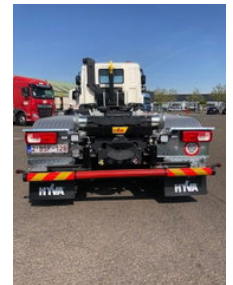

DIFRENT

RENTING & USED TRUCKS

DAF 450 FAN 6X2 axle with HYVA Loader 20-53-S

General characteristics

Brand	DAF
Subcategory	Container
Container system	hook
License plate	CHW10
Meter reading	80.000km
Year of construction	2022
Date of first registration	04-03-2022
Colour	Wit
Condition	Used
Fuel	Diesel
Emission class	Euro 6
Reference	CHW10 - 2BSF128 - OG372217

Properties

Single weight

10.525kg