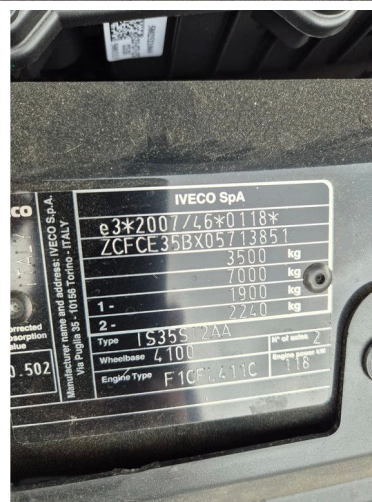

Iveco 35 S 16 H A8

TECHNICAL INFORMATION

Construction	Closed box
Price	€ 45.500,-
Year	2026
Date 1st registration	2026-01-21
Id	5.713.851
Vin	ZCFCE35BX05713851
Wheelbase	410 cm
Transmission	Automatic
Mileage	32 km
Fuel	Diesel
Emissionclass	Euro 6
Power	118 kW (160 PK)
Cylinder capacity	2.998 cc
Number of cylinders	4
Gross weight	3.500 kg
Load capacity	820 kg
Weight	2.680 kg
Construction L / B / H	415cm / 214cm / 208cm
General state	Very good
Technical state	Very good
Optical state	Very good

ACCESSORIES

- Air conditioning
- Apple CarPlay
- ASR (Anti-Slip Regulation/Traction Control)
- Bluetooth
- Central doorlocking
- Disc brakes
- Electric windows
- Multimedia System
- Power steering
- Reversing camera
- Tail lift