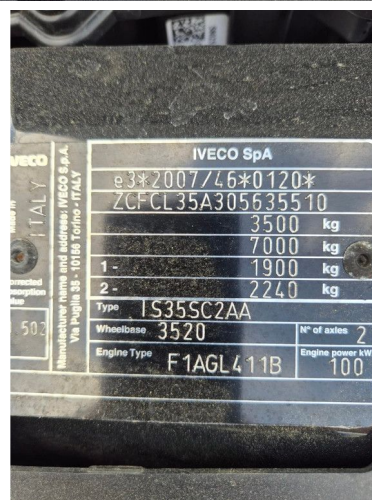

Iveco 35 S 14

TECHNICAL INFORMATION

Construction	Delivery van
Price	€ 22.750,-
Year	2024
Date 1st registration	2024-06-03
Id	563.551
Vin	ZCFCL35A305635510
Wheelbase	352 cm
Transmission	Manual
Mileage	47.800 km
Fuel	Diesel
Emissionclass	Euro 6
Power	100 kW (136 PK)
Cylinder capacity	2.287 cc
Number of cylinders	3
Gross weight	3.500 kg
Load capacity	1.070 kg
Weight	2.355 kg
Construction	
General state	Very good
Technical state	Very good
Optical state	Very good

ACCESSORIES

- ABS • Air conditioning • Bluetooth • Central doorlocking
- Disc brakes • Electric windows • Power steering
- Radio en audiosystem • Towbar

DESCRIPTION

ZCFCL35A305635510