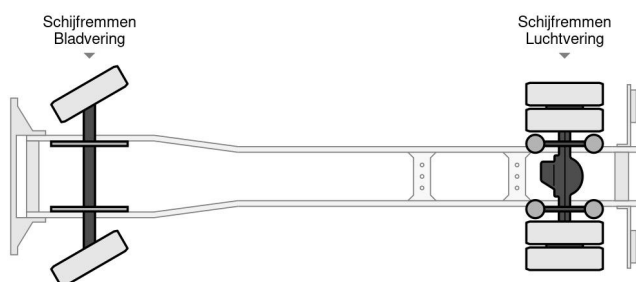

ACCESSORIES

- Air conditioning
- Cruise control
- Electric windows
- Power steering
- Radio en audiosystem
- Roof spoiler
- Speed limiter

DESCRIPTION

XLRAE45GF0L423962