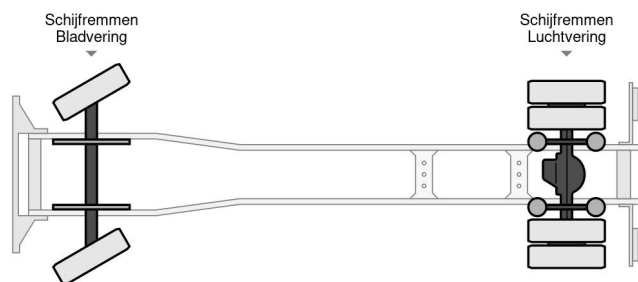

### TECHNICAL INFORMATION

Construction	Box body
Price	€ 5.950,-
Year	2012
Date 1st registration	2012-12-17
Id	0L419820
Vin	XLRAE45FF0L419820
Axle configuration	4x2
Wheelbase	540 cm
Transmission	Automatic
Mileage	654.800 km
Fuel	Diesel
Emissionclass	Euro 5
Power	154 kW (210 PK)
Cylinder capacity	4.462 cc
Number of cylinders	4
Gross weight	11.990 kg
Load capacity	5.865 kg
Weight	6.125 kg
Construction	

DAF LF 210 FA EEV

4x2

Referentienummer: 0L419820