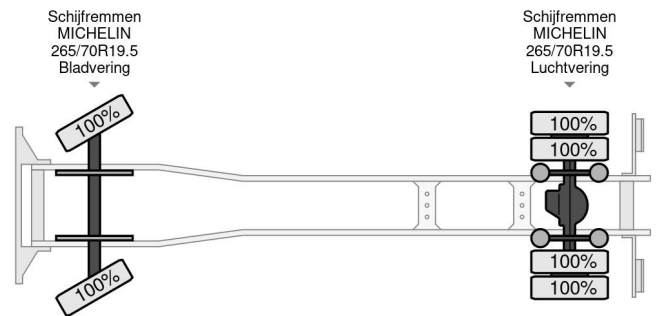

Mercedes-Benz MERCEDES ATEGO 1224

TECHNICAL INFORMATION

Construction	Box body
Price	€ 79.500,-
Year	2024
Date 1st registration	2024-02-13
Id	1-GYL-440
Vin	W1T96702710675541
Axle configuration	4x2
Wheelbase	4.760 cm
Transmission	Automatic
Mileage	11.650 km
Fuel	Diesel
Emissionclass	Euro 6
Power	177 kW (240 PK)
Cylinder capacity	7.698 cc
Number of cylinders	6
Gross weight	11.990 kg
Load capacity	4.798 kg
Weight	7.117 kg
Construction L / B / H	7262cm / 2464cm / 2377cm
General state	Very good
Technical state	Very good
Optical state	Very good

Mercedes-Benz MERCEDES ATEGO 1224

4x2

Referentienumer: 1-GYL-440

ACCESSORIES

- ABS
- Cruise control
- Disc brakes
- Fog lights
- Lane departure warning-system
- Roof spoiler
- Speed limiter
- Tail lift
- Visor

DESCRIPTION

W1T96702710675541