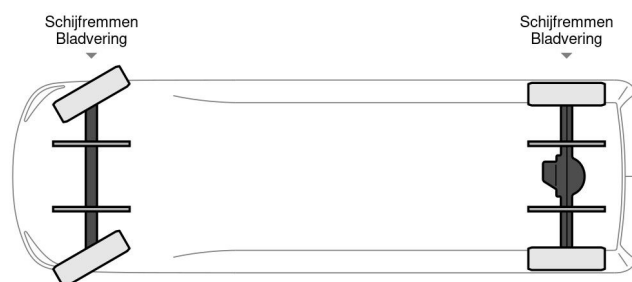

Iveco DAILY 35 S 14 A8

TECHNICAL INFORMATION

Construction	Closed box
Price	€ 26.500,-
Year	2021
Date 1st registration	2021-12-08
Id	OD689346
Vin	ZCFCG35A80D689346
Axle configuration	4x2
Wheelbase	4.100 cm
Transmission	Automatic
Mileage	90.750 km
Fuel	Diesel
Emissionclass	Euro 6
Power	103 kW (140 PK)
Cylinder capacity	2.287 cc
Number of cylinders	4
Gross weight	3.500 kg
Load capacity	755 kg
Weight	2.670 kg
Construction L / B / H	418cm / 210cm / 224cm
General state	Very good
Technical state	Very good
Optical state	Very good

Iveco DAILY 35 S 14 A8

Referentienummer: OD689346

4x2

ACCESSORIES

- 3th seat
- ABS
- Air conditioning
- Bluetooth
- Disc brakes
- Power steering
- Radio en audiosysteem

DESCRIPTION

ZCFCG35A80D689346