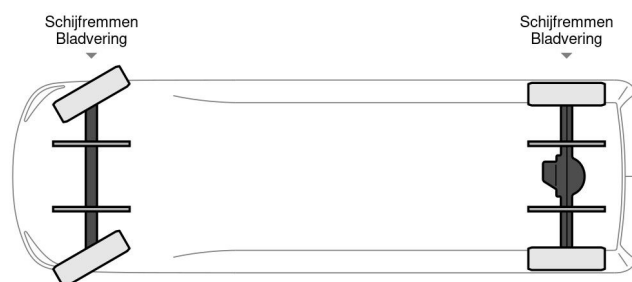

ACCESSORIES

- 3th seat
- ABS
- Air conditioning
- Bluetooth
- Disc brakes
- Power steering
- Radio en audiosysteem

DESCRIPTION

ZCF3G35A20D684093