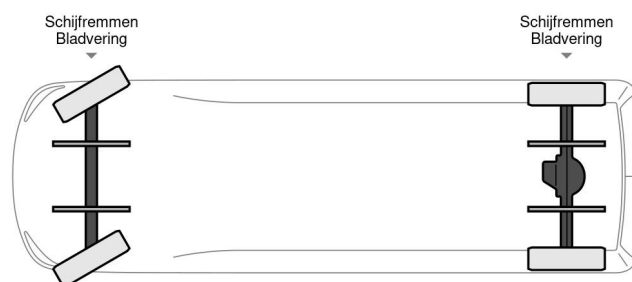

Iveco DAILY 35 S 14 A8

TECHNICAL INFORMATION

Construction	Closed box
Price	€ 27.500,-
Year	2021
Date 1st registration	2021-06-18
Id	0D676389
Vin	ZCFCG35A50D676389
Axle configuration	4x2
Wheelbase	4.100 cm
Transmission	Automatic
Mileage	81.000 km
Fuel	Diesel
Emissionclass	Euro 6
Power	103 kW (140 PK)
Cylinder capacity	2.287 cc
Number of cylinders	4
Gross weight	3.500 kg
Load capacity	755 kg
Weight	2.670 kg
Construction L / B / H	418cm / 210cm / 224cm
General state	Very good
Technical state	Very good
Optical state	Very good

Iveco DAILY 35 S 14 A8

4x2

Referentienummer: 0D676389

ACCESSORIES

- 3th seat
- ABS
- Air conditioning
- Bluetooth
- Disc brakes
- Power steering
- Radio en audiosysteem

DESCRIPTION

ZCFCG35A50D676389