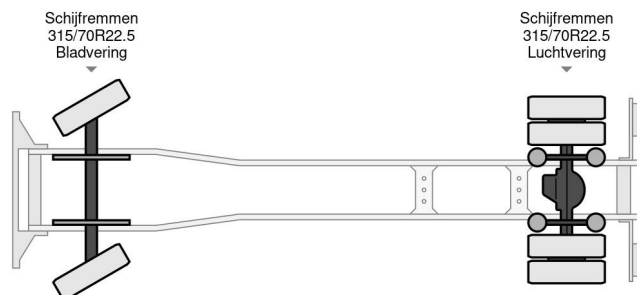

## DAF CF 290 FA , different location : TRUCK TRADING ANTWERPEN

### TECHNICAL INFORMATION

Construction	Box body
Price	€ 19.950,-
Year	2018
Date 1st registration	2018-02-21
Id	0G189642
Vin	XLRAEM3700G189642
Axle configuration	4x2
Wheelbase	6.100 cm
Transmission	Automatic
Mileage	615.150 km
Fuel	Diesel
Emissionclass	Euro 6
Power	213 kW (290 PK)
Cylinder capacity	6.700 cc
Number of cylinders	6
Gross weight	19.000 kg
Load capacity	9.333 kg
Weight	9.667 kg
Construction L / B / H	8500cm / 2450cm / 2350cm
General state	Very good
Technical state	Very good
Optical state	Very good

DAF CF 290 FA , different location : TRUCK TRADING ... 4x2  
Referentienuummer: 0G189642