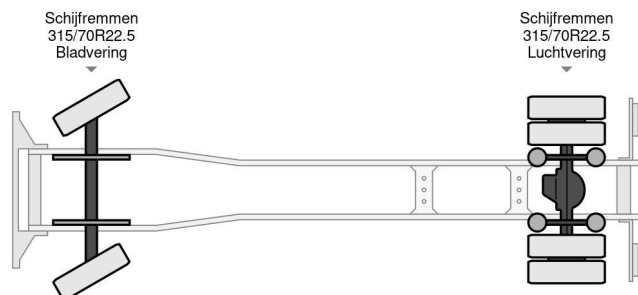

DAF CF 290 FA , different location : TRUCK TRADING ANTWERPEN

TECHNICAL INFORMATION

Construction	Box body
Price	€ 22.750,-
Year	2017
Date 1st registration	2017-03-10
Id	0G134326
Vin	XLRAEM3700G134326
Axle configuration	4x2
Wheelbase	6.100 cm
Transmission	Automatic
Mileage	400.850 km
Fuel	Diesel
Emissionclass	Euro 6
Power	213 kW (290 PK)
Cylinder capacity	6.700 cc
Number of cylinders	6
Gross weight	19.000 kg
Load capacity	9.080 kg
Weight	9.920 kg
Construction L / B / H	8500cm / 2450cm / 2350cm
General state	Very good
Technical state	Very good
Optical state	Very good

DAF CF 290 FA , different location : TRUCK TRADING ... 4x2
Referentienummer: 0G134326

ACCESSORIES

- ABS • Air conditioning • Central locking • Cruise control
- Disc brakes • Fog lights • Lane departure warning-system
- Radio en audiosystem • Reversing camera • Roof spoiler
- Stability control • Visor