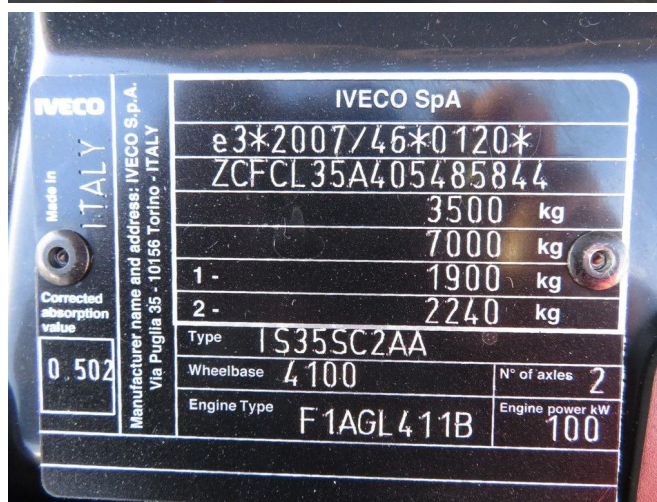

Iveco DAILY 35 S 14 A8

TECHNICAL INFORMATION

Construction	Delivery van
Price	€ 22.500,-
Year	2022
Date 1st registration	2022-08-11
Id	5.485.844
Vin	ZCFCL35A405485844
Wheelbase	4.100 cm
Transmission	Automatic
Mileage	53.500 km
Fuel	Diesel
Emissionclass	Euro 6
Power	103 kW (140 PK)
Cylinder capacity	2.287 cc
Number of cylinders	4
Gross weight	3.500 kg
Load capacity	1.035 kg
Weight	2.390 kg
Construction	
General state	Very good
Technical state	Very good
Optical state	Very good

ACCESSORIES

- 3th seat
- ABS
- Air conditioning
- Disc brakes
- Power steering
- Radio en audiosystem
- Trailer coupling

DESCRIPTION

ZCFCL35A405485844