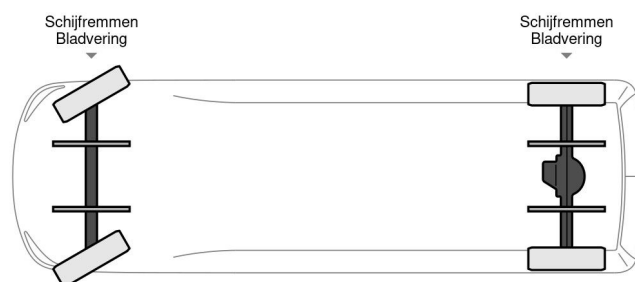

Iveco DAILY 35 S 14 A8

TECHNICAL INFORMATION

Construction	Closed box
Price	€ 29.500,-
Year	2021
Date 1st registration	2021-09-23
Id	OD684095
Vin	ZCFCG35A60D684095
Axle configuration	4x2
Wheelbase	4.100 cm
Transmission	Automatic
Mileage	83.850 km
Fuel	Diesel
Emissionclass	Euro 6
Power	103 kW (140 PK)
Cylinder capacity	2.287 cc
Number of cylinders	4
Gross weight	3.500 kg
Load capacity	755 kg
Weight	2.670 kg
Construction L / B / H	418cm / 210cm / 224cm
General state	Very good
Technical state	Very good
Optical state	Very good

Iveco DAILY 35 S 14 A8

Referentienummer: OD684095

4x2

ACCESSORIES

- 3th seat
- ABS
- Air conditioning
- Bluetooth
- Disc brakes
- Power steering
- Radio en audiosystem

DESCRIPTION

ZCFCG35A60D684095