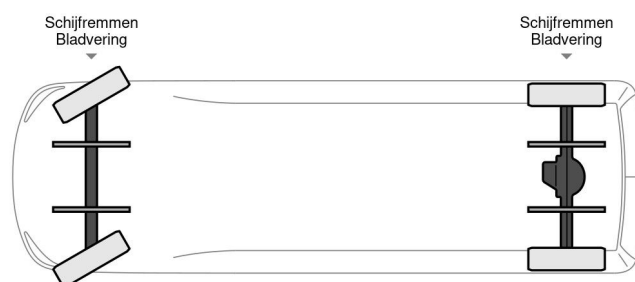

Iveco DAILY 35 S 14 A8 , different location : TRUCK TRADING BRABANT

TECHNICAL INFORMATION

Construction	Box truck
Price	€ 29.500,-
Year	2021
Date 1st registration	2021-05-26
Id	OD676388
Vin	ZCF CG35A30D676388
Axle configuration	4x2
Wheelbase	4.100 cm
Transmission	Automatic
Mileage	78.150 km
Fuel	Diesel
Emissionclass	Euro 6
Power	103 kW (140 PK)
Cylinder capacity	2.287 cc
Number of cylinders	4
Gross weight	3.500 kg
Load capacity	755 kg
Weight	2.670 kg
Construction L / B / H	418cm / 210cm / 224cm
General state	Very good
Technical state	Very good
Optical state	Very good

Iveco DAILY 35 S 14 A8 , different location : TRUCK TR... 4x2
Referentienummer: OD676388

ACCESSORIES

- 3th seat
- ABS
- Air conditioning
- Bluetooth
- Disc brakes
- Power steering
- Radio en audiosystem