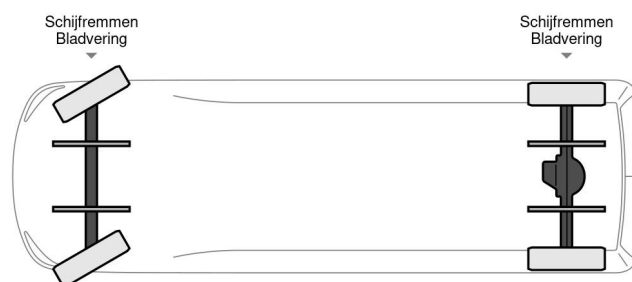

ACCESSORIES

- 3th seat
- ABS
- Air conditioning
- Bluetooth
- Disc brakes
- Power steering
- Radio en audiosystem

DESCRIPTION

ZCFCG35AX0D689347