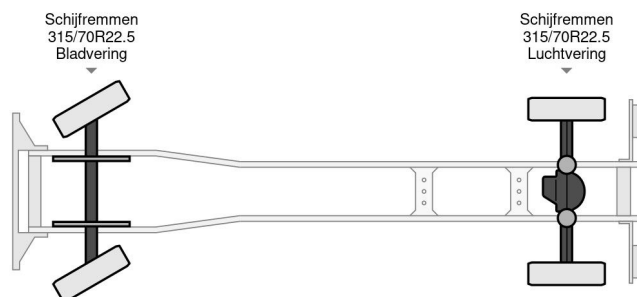

DAF CF 290 FA

TECHNICAL INFORMATION

Construction	Box body
Price	€ 24.950,-
Year	2017
Date 1st registration	2017-03-10
Id	0G136768
Vin	XLRAEM3700G136768
Axle configuration	4x2
Wheelbase	6.100 cm
Transmission	Automatic
Mileage	524.250 km
Fuel	Diesel
Emissionclass	Euro 6
Power	213 kW (290 PK)
Cylinder capacity	6.700 cc
Number of cylinders	6
Gross weight	19.000 kg
Load capacity	9.190 kg
Weight	9.810 kg
Construction L / B / H	8500cm / 2450cm / 2350cm
General state	Very good
Technical state	Very good
Optical state	Very good

DAF CF 290 FA

4x2

Referentienummer: 0G136768

ACCESSORIES

- ABS • Air conditioning • Central locking • Cruise control
- Disc brakes • Fog lights • Lane departure warning-system
- Radio en audiosystem • Reversing camera • Roof spoiler
- Stability control • Visor

DESCRIPTION

XLRAEM3700G136768