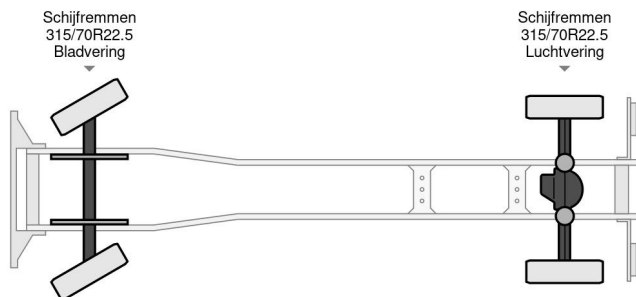

DAF CF 290 FA

TECHNICAL INFORMATION

Construction	Box body
Price	€ 28.500,-
Year	2017
Date 1st registration	2017-04-07
Id	0G138808
Vin	XLRAEM3700G138808
Axle configuration	4x2
Wheelbase	6.100 cm
Transmission	Automatic
Mileage	366.600 km
Fuel	Diesel
Emissionclass	Euro 6
Power	213 kW (290 PK)
Cylinder capacity	6.700 cc
Number of cylinders	6
Gross weight	19.000 kg
Load capacity	9.090 kg
Weight	9.910 kg
Construction L / B / H	8500cm / 2450cm / 2350cm
General state	Very good
Technical state	Very good
Optical state	Very good

DAF CF 290 FA

4x2

Referentienummer: 0G138808

ACCESSORIES

- ABS • Air conditioning • Central locking • Cruise control
- Disc brakes • Fog lights • Lane departure warning-system
- Radio en audiosystem • Reversing camera • Roof spoiler
- Stability control • Visor

DESCRIPTION

XLRAEM3700G138808