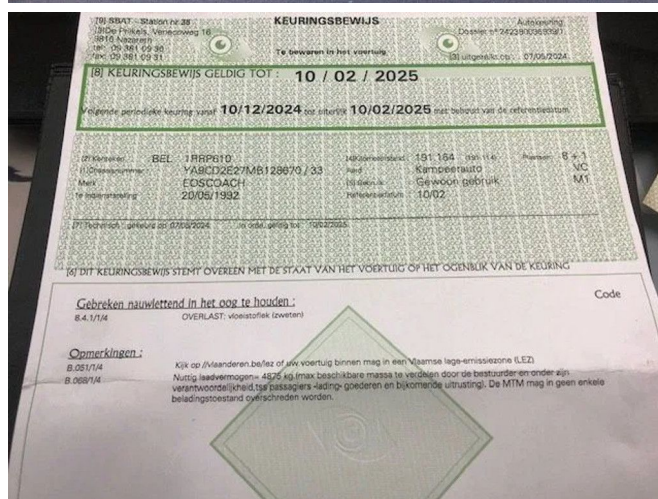

EOS Kamperauto 8+1 seat

TECHNICAL INFORMATION

Construction	Bus camper
Price	€ 18.750,-
Year	1992
Date 1st registration	1992-05-20
Vin	YA9CD2E27MB128670
Axle configuration	4x2
Transmission	Manual
Mileage	165.000 km
Fuel	Diesel
Power	243 kW (330 PK)
Cylinder capacity	11.967 cc
Number of cylinders	6
General state	Good
Technical state	Good
Optical state	Good