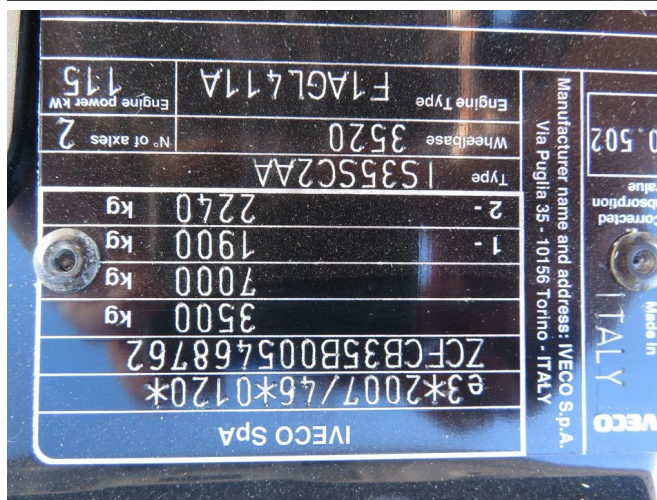

Iveco DAILY 35 S 16

TECHNICAL INFORMATION

Construction	Delivery van
Price	€ 21.500,-
Year	2022
Date 1st registration	2022-06-13
Id	5.468.762
Vin	ZCFCB35B005468762
Wheelbase	3.520 cm
Transmission	Manual
Mileage	53.100 km
Fuel	Diesel
Emissionclass	Euro 6
Power	118 kW (160 PK)
Cylinder capacity	2.287 cc
Number of cylinders	4
Gross weight	3.500 kg
Construction	
General state	Very good
Technical state	Very good
Optical state	Very good

ACCESSORIES

- 3th seat
- ABS
- Bluetooth
- Disc brakes
- Power steering
- Radio en audiosystem

DESCRIPTION

ZCFCB35B005468762