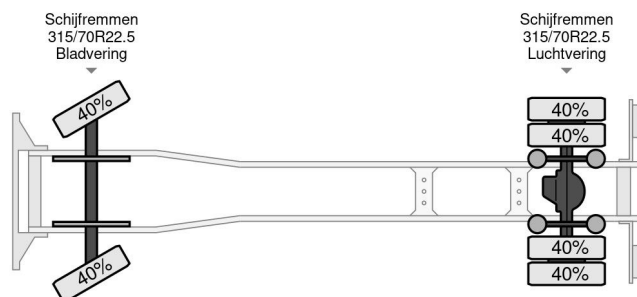

Mercedes-Benz ANTOS 1924

TECHNICAL INFORMATION

Construction	Box body
Price	€ 33.500,-
Year	2017
Date 1st registration	2017-06-27
Id	10.150.114
Vin	WDB96300310150114
Axle configuration	4x2
Wheelbase	6.100 cm
Transmission	Automatic
Mileage	209.450 km
Fuel	Diesel
Emissionclass	Euro 6
Power	177 kW (240 PK)
Cylinder capacity	7.698 cc
Number of cylinders	6
Gross weight	19.000 kg
Load capacity	9.979 kg
Weight	9.021 kg
Construction L / B / H	800cm / 245cm / 240cm
General state	Very good
Technical state	Very good
Optical state	Good

Mercedes-Benz ANTOS 1924

4x2

Referentienummer: 10150114

ACCESSORIES

- 3th seat
- ABS
- Air conditioning
- Disc brakes
- Power steering
- Radio en audiosystem
- Roof spoiler
- Speed limiter

DESCRIPTION

WDB96300310150114