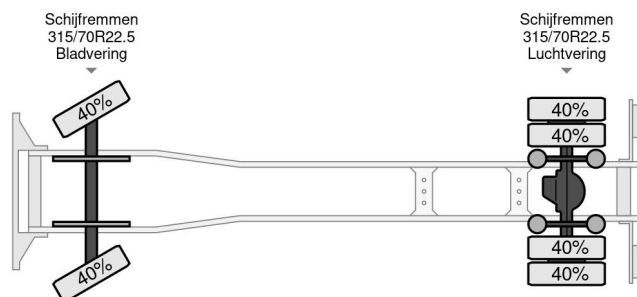

Mercedes-Benz ANTOS 1924

TECHNICAL INFORMATION

Construction	Box body
Price	€ 33.500,-
Year	2017
Date 1st registration	2017-09-01
Id	10.149.355
Vin	WDB96300310149355
Axle configuration	4x2
Wheelbase	6.100 cm
Transmission	Automatic
Mileage	182.700 km
Fuel	Diesel
Emissionclass	Euro 6
Power	177 kW (240 PK)
Cylinder capacity	7.698 cc
Number of cylinders	6
Gross weight	19.000 kg
Load capacity	9.913 kg
Weight	9.087 kg
Construction L / B / H	800cm / 245cm / 240cm
General state	Very good
Technical state	Very good
Optical state	Good

Mercedes-Benz ANTOS 1924

4x2

Referentienummer: 10149355

ACCESSORIES

- 3th seat
- ABS
- Air conditioning
- Disc brakes
- Power steering
- Radio en audiosystem
- Roof spoiler
- Speed limiter

DESCRIPTION

WDB96300310149355