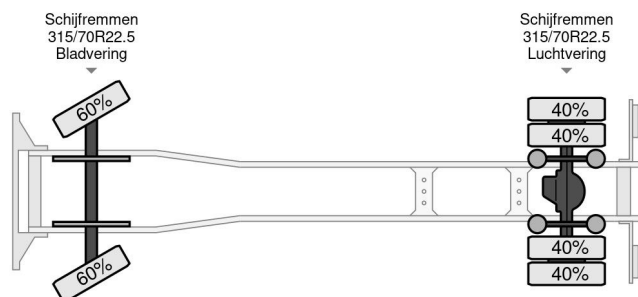

Mercedes-Benz ANTOS 1924

TECHNICAL INFORMATION

Construction	Box body
Price	€ 33.500,-
Year	2017
Date 1st registration	2017-06-27
Id	10.150.112
Vin	WDB96300310150112
Axle configuration	4x2
Wheelbase	6.100 cm
Transmission	Automatic
Mileage	166.450 km
Fuel	Diesel
Emissionclass	Euro 6
Power	177 kW (240 PK)
Cylinder capacity	7.698 cc
Number of cylinders	6
Gross weight	19.000 kg
Load capacity	9.870 kg
Weight	9.130 kg
Construction L / B / H	800cm / 245cm / 240cm
General state	Very good
Technical state	Very good
Optical state	Good

Mercedes-Benz ANTOS 1924

4x2

Referentienummer: 10150112

ACCESSORIES

- 3th seat
- ABS
- Air conditioning
- Disc brakes
- Power steering
- Radio en audiosystem
- Roof spoiler
- Speed limiter

DESCRIPTION

WDB96300310150112