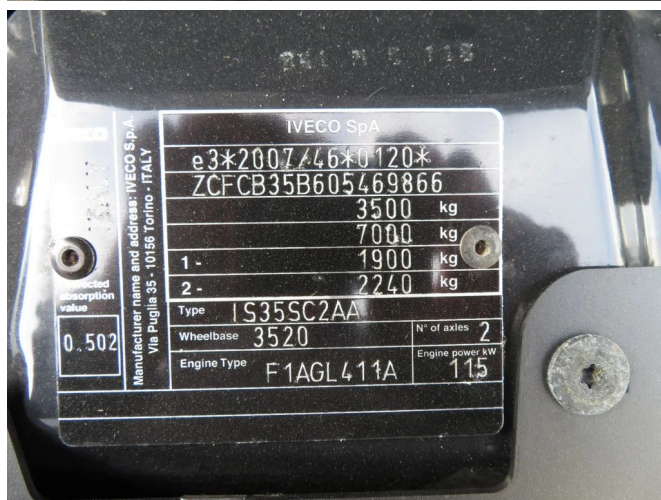

Iveco DAILY 35 S 16

TECHNICAL INFORMATION

Construction	Delivery van
Price	€ 21.500,-
Year	2022
Date 1st registration	2022-06-14
Id	5.469.866
Vin	ZCFCB35B605469866
Wheelbase	3.520 cm
Transmission	Manual
Mileage	57.300 km
Fuel	Diesel
Emissionclass	Euro 6
Power	118 kW (160 PK)
Cylinder capacity	2.287 cc
Number of cylinders	4
Gross weight	3.500 kg
Construction	
General state	Very good
Technical state	Very good
Optical state	Good

ACCESSORIES

- 3th seat
- ABS
- Bluetooth
- Disc brakes
- Power steering
- Radio en audiosystem

DESCRIPTION

ZCFCB35B605469866