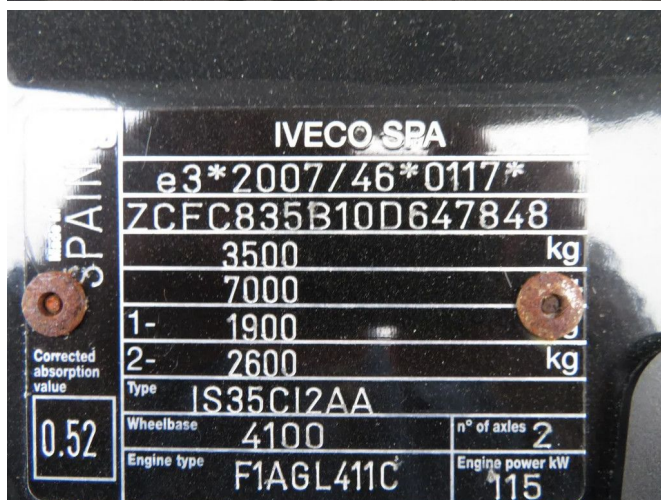

## Iveco DAILY 35 C 16

### TECHNICAL INFORMATION

Construction	Box truck
Price	€ 24.500,-
Year	2020
Date 1st registration	2020-06-08
Id	0D647848
Vin	ZCFC835B10D647848
Axle configuration	4x2
Wheelbase	4.100 cm
Transmission	Manual
Mileage	61.450 km
Fuel	Diesel
Emissionclass	Euro 6
Power	118 kW (160 PK)
Cylinder capacity	2.287 cc
Gross weight	3.500 kg
Construction L / B / H	420cm / 205cm / 215cm
General state	Very good
Technical state	Very good
Optical state	Very good

### DESCRIPTION

ZCFC835B10D647848