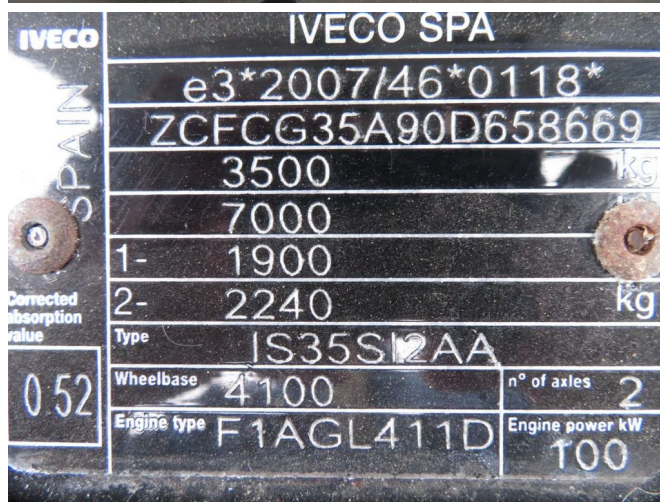

Iveco DAILY 35 S 14

TECHNICAL INFORMATION

Construction	Box truck
Price	€ 26.500,-
Year	2020
Date 1st registration	2020-09-14
Id	0D658669
Vin	ZCFCG35A90D658669
Wheelbase	4.100 cm
Transmission	Manual
Mileage	102.500 km
Fuel	Diesel
Emissionclass	Euro 6
Power	103 kW (140 PK)
Cylinder capacity	2.287 cc
Number of cylinders	4
Gross weight	3.500 kg
Construction L / B / H	420cm / 215cm / 223cm
General state	Very good
Technical state	Very good
Optical state	Very good

ACCESSORIES

- 3th seat
- ABS
- Air conditioning
- Bluetooth
- Disc brakes
- Navigation
- Power steering
- Radio en audiosystem

DESCRIPTION

ZCFCG35A90D658669