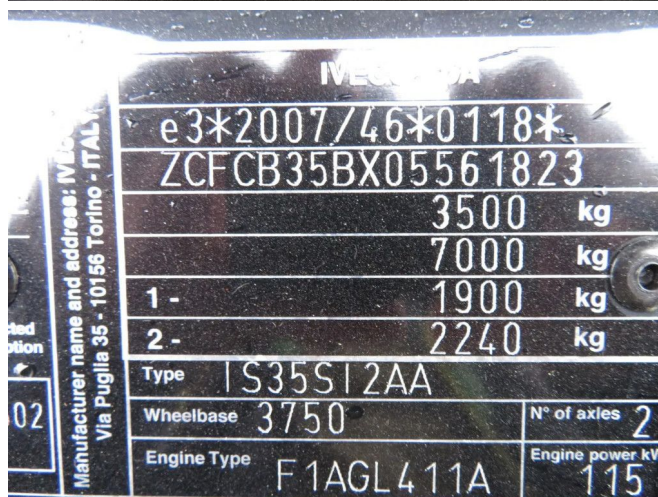

Iveco DAILY 35 S 16 HI MATIC

TECHNICAL INFORMATION

Construction	Open body
Price	€ 34.500,-
Year	2023
Date 1st registration	2023-07-17
Id	5.561.823
Vin	ZCFCB35BX05561823
Wheelbase	3.750 cm
Transmission	Automatic
Mileage	9.942 km
Fuel	Diesel
Emissionclass	Euro 6
Power	118 kW (160 PK)
Cylinder capacity	2.287 cc
Number of cylinders	4
Gross weight	3.500 kg
Load capacity	1.035 kg
Weight	2.465 kg
Construction	
General state	Very good
Technical state	Very good
Optical state	Very good