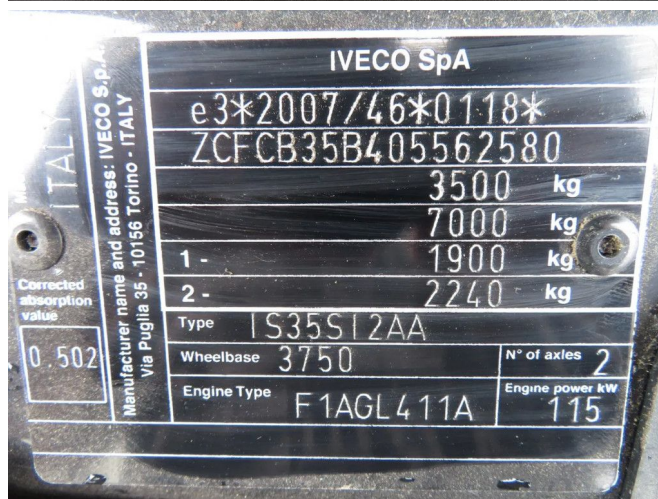

Iveco DAILY 35 S 16 HI MATIC , different location : TRUCK TRADING MALMEDY

TECHNICAL INFORMATION

Construction	Open body
Price	€ 34.500,-
Year	2023
Date 1st registration	2023-07-17
Id	5.562.580
Vin	ZCFCB35B405562580
Wheelbase	3.750 cm
Transmission	Automatic
Mileage	3.585 km
Fuel	Diesel
Emissionclass	Euro 6
Power	118 kW (160 PK)
Cylinder capacity	2.287 cc
Number of cylinders	4
Gross weight	3.500 kg
Load capacity	1.035 kg
Weight	2.465 kg
Construction	
General state	Very good
Technical state	Very good
Optical state	Very good

ACCESSORIES

- ABS • Air conditioning • Bluetooth • DAB+ • Disc brakes
- Power steering • Radio en audiosystem • Reversing camera • Trailer coupling

DESCRIPTION

ZCFCB35B405562580
 different location :
 TRUCK TRADING MALMEDY
 z.i. du pont de Warche 8, 4960 Malmedy
 contact us for more inquiries