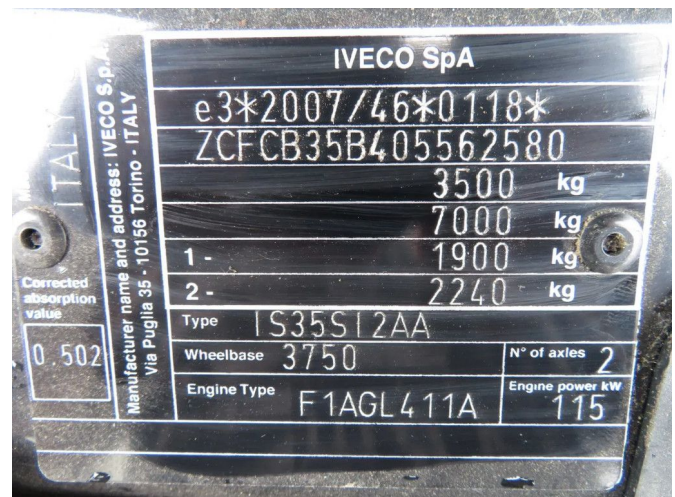

Iveco DAILY 35 S 16 HI MATIC , different location : TRUCK TRADING MALMEDY

TECHNICAL INFORMATION

Construction	Open body
Price	€ 34.500,-
Year	2023
Date 1st registration	2023-07-17
Id	5.562.580
Vin	ZCFCB35B405562580
Wheelbase	3.750 cm
Transmission	Automatic
Mileage	3.585 km
Fuel	Diesel
Emissionclass	Euro 6
Power	118 kW (160 PK)
Cylinder capacity	2.287 cc
Number of cylinders	4
Gross weight	3.500 kg
Load capacity	1.035 kg
Weight	2.465 kg
Construction	
General state	Very good
Technical state	Very good
Optical state	Very good

ACCESSORIES

- ABS • Air conditioning • Bluetooth • DAB+ • Disc brakes
- Power steering • Radio en audiosystem • Reversing camera • Trailer coupling

DESCRIPTION

ZCFCB35B405562580
 different location :
 TRUCK TRADING MALMEDY
 z.i. du pont de Warche 8, 4960 Malmedy
 contact us for more inquiries