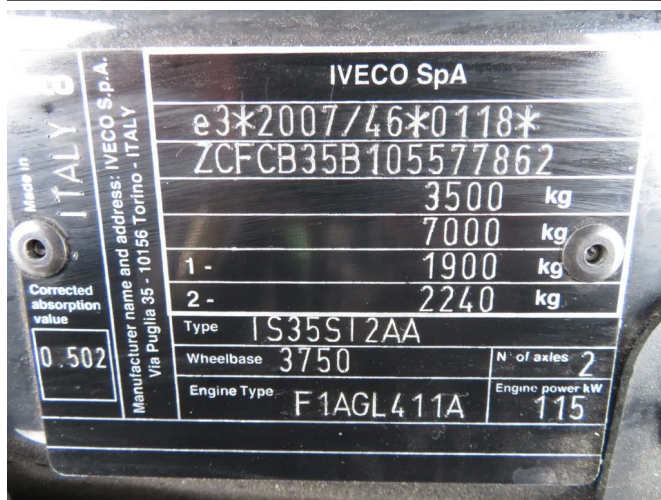

Iveco DAILY 35 S 16 HI MATIC

TECHNICAL INFORMATION

Construction	Open body
Price	€ 35.500,-
Year	2023
Date 1st registration	2023-10-30
Id	5.577.862
Vin	ZCFCB35B105577862
Wheelbase	3.750 cm
Transmission	Automatic
Mileage	196 km
Fuel	Diesel
Emissionclass	Euro 6
Power	118 kW (160 PK)
Cylinder capacity	2.287 cc
Number of cylinders	4
Gross weight	3.500 kg
Load capacity	1.035 kg
Weight	2.465 kg
Construction	
General state	Very good
Technical state	Very good
Optical state	Very good

ACCESSORIES

- ABS • Air conditioning • Bluetooth • DAB+ • Disc brakes
- Power steering • Radio en audiosystem • Reversing camera • Trailer coupling

DESCRIPTION

ZCFCB35B105577862