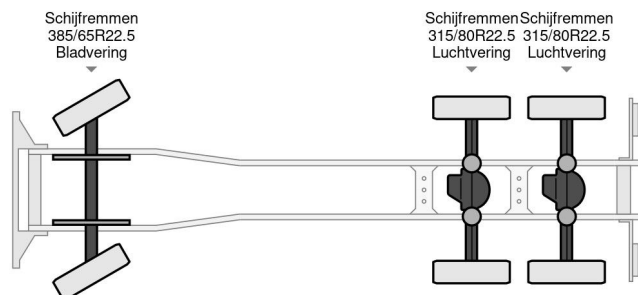

DAF CF 530 FT WITH CRANE EPSILON PALFINGER AND ZF INTARDER

TECHNICAL INFORMATION

Construction	Log transporter
Price	€ 49.500,-
Year	2018
Date 1st registration	2018-07-12
Vin	XLRATM4300G203249
Axle configuration	6x4
Wheelbase	5.700 cm
Transmission	Automatic
Mileage	471.700 km
Fuel	Diesel
Emissionclass	Euro 6
Power	390 kW (530 PK)
Cylinder capacity	12.902 cc
Number of cylinders	6
Gross weight	26.000 kg
General state	Very good
Technical state	Very good
Optical state	Very good

DAF CF 530 FT WITH CRANE EPSILON PALFINGER ... 6x4

ACCESSORIES

- ABS
- Air conditioning
- Aluminium fuel tank
- Cruise control
- Disc brakes
- Fog lights
- Heavy duty engine brake
- Intarder
- Lane departure warning-system
- Power steering
- PTO
- PTO - Preparation
- Speed limiter
- Visor

DESCRIPTION

XLRATM4300G203249