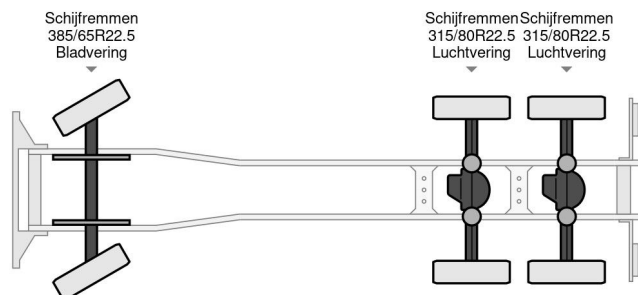

DAF CF 530 FAT WITH CRANE EPSILON PALFINGER... 6x4

ACCESSORIES

- ABS
- Air conditioning
- Aluminium fuel tank
- Cruise control
- Disc brakes
- Fog lights
- Heavy duty engine brake
- Intarder
- Lane departure warning-system
- Power steering
- PTO
- PTO - Preparation
- Speed limiter
- Visor

DESCRIPTION

XLRATM4300G203249