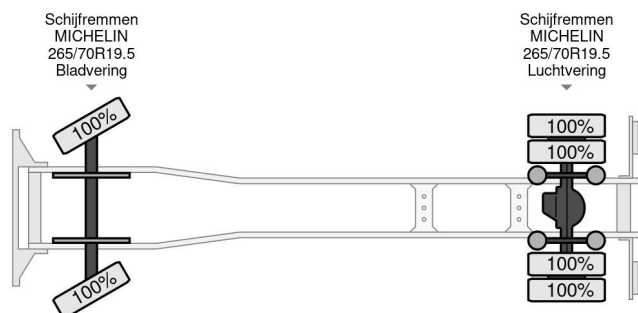

Mercedes-Benz RENTING MERCEDES ATEGO 1224 , renting only for Belgian clients !

TECHNICAL INFORMATION

Construction	Box body
Year	2024
Date 1st registration	2024-02-13
Id	1-GYL-441
Vin	W1T96702710691403
Axle configuration	4x2
Wheelbase	4.760 cm
Transmission	Automatic
Mileage	250 km
Fuel	Diesel
Emissionclass	Euro 6
Power	177 kW (240 PK)
Number of cylinders	6
Gross weight	11.990 kg
Construction L / B / H	7262cm / 2464cm / 2377cm
General state	Very good
Technical state	Very good
Optical state	Very good

Mercedes-Benz RENTING MERCEDES ATEGO 1224 , ... 4x2

Referentienummer: 1-GYL-441

ACCESSORIES

- ABS
- Cruise control
- Disc brakes
- Fog lights
- Lane departure warning-system
- Roof spoiler
- Speed limiter
- Tail lift
- Visor