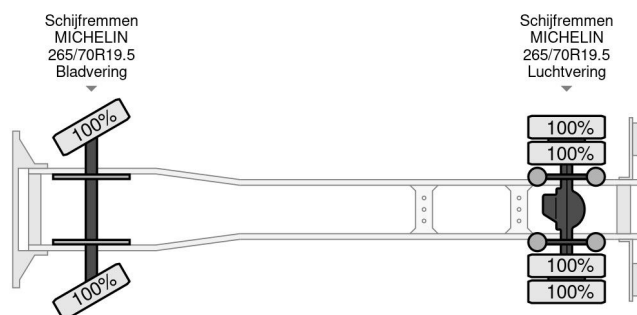

Mercedes-Benz MERCEDES ATEGO 1224

TECHNICAL INFORMATION

Construction	Box body
Price	€ 79.500,-
Year	2024
Date 1st registration	2024-02-13
Id	1-GYL-441
Vin	W1T96702710691403
Axle configuration	4x2
Wheelbase	4.760 cm
Transmission	Automatic
Mileage	23.800 km
Fuel	Diesel
Emissionclass	Euro 6
Power	177 kW (240 PK)
Cylinder capacity	7.698 cc
Number of cylinders	6
Gross weight	11.990 kg
Load capacity	4.826 kg
Weight	7.089 kg
Construction L / B / H	7262cm / 2464cm / 2377cm
General state	Very good
Technical state	Very good
Optical state	Very good

Mercedes-Benz MERCEDES ATEGO 1224 4x2

Referentienummer: 1-GYL-441

ACCESSORIES

- ABS
- Cruise control
- Disc brakes
- Fog lights
- Lane departure warning-system
- Roof spoiler
- Speed limiter
- Tail lift
- Visor