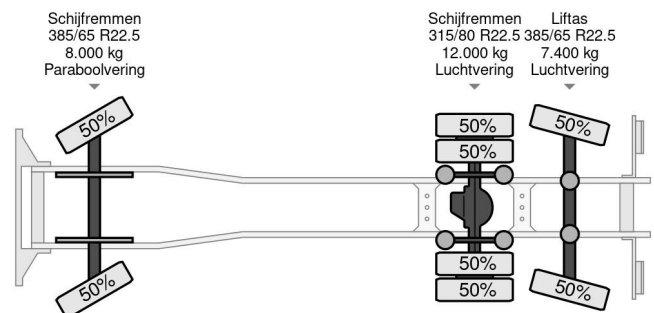

## DAF 450 FAN 6X2 axle with HYVA Loader 20-53-S

### TECHNICAL INFORMATION

Construction	Hook arm system
Price	€ 119.450,-
Year	2022
Date 1st registration	2022-03-04
Id	CHW10 - 2BSF128 - 0G372217
Vin	XLRASM4100G372217
Axle configuration	6x2
Wheelbase	560 cm
Transmission	Automatic
Mileage	58.500 km
Fuel	Diesel
Emissionclass	Euro 6
Power	331 kW (450 PK)
Gross weight	26.000 kg
Load capacity	15.400 kg
Weight	10.525 kg
Length	801 cm
Width	250 cm
Height	335 cm

DAF CF 450 450 FAN 6X2 axle with HYVA Loader 20-53-S

Referentienummer: CHW10 - 2BSF128 - 0G372217

### DESCRIPTION

CHW10 DAF CF 450 FAN 6X2 axle with HYVA Loader 20-53-S  
 chassis XLRASM4100G372217  
 wheelbase total : 5600 mm  
 Axle 1-2 : 4200 mm  
 Axle 2-3 : 1400 mm  
 Hook loader: Hyva 20-53-S. H= 1450 L = 5930mm