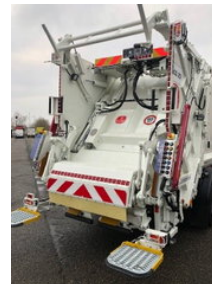

DIFRENT

RENTING & USED TRUCKS

DAF LF 230 FA VDK ECO 20 10 M³ + CB dual² (W) + AE weighing

Allgemeine Merkmale

Marke	DAF
Unterkategorie	Müllwagen
Kennzeichen	vw1169
Zählerstand	8.000km
Baujahr	2021
Datum der Erstzulassung	25-11-2021
Farbe	Witz
Zustand	Gebraucht
Kraftstoff	Diesel
Emissionsklasse	Euro 6
Referenz	hvw1169 - 2BHH615 - 0L506453

Eigenschaften

Länge

750cm