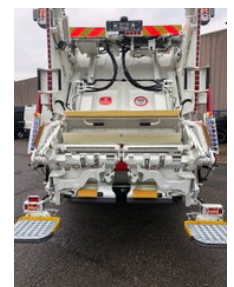

DIFRENT

RENTING & USED TRUCKS

DAF LF 230 FA VDK ECO 20 10 M³ + CB dual² (W) + AE weighing

Allgemeine Merkmale

Marke	DAF
Unterkategorie	Müllwagen
Kennzeichen	vw1169
Zählerstand	8.000km
Baujahr	2021
Datum der Erstzulassung	25-11-2021
Farbe	Witz
Zustand	Gebraucht
Kraftstoff	Diesel
Emissionsklasse	Euro 6
Referenz	hvw1169 - 2BHH615 - 0L506453

Eigenschaften

Länge

750cm