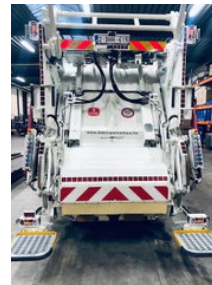

DIFRENT

RENTING & USED TRUCKS

DAF LF 230 FA VDK ECO 20 10 M³ + CB dual² (W) + AE weighing

Allgemeine Merkmale

Marke	DAF
Unterkategorie	Müllwagen
Kennzeichen	vw1169
Zählerstand	8.000km
Baujahr	2021
Datum der Erstzulassung	25-11-2021
Farbe	Witz
Zustand	Gebraucht
Kraftstoff	Diesel
Emissionsklasse	Euro 6
Referenz	hvw1169 - 2BHH615 - 0L506453

Eigenschaften

Länge

750cm